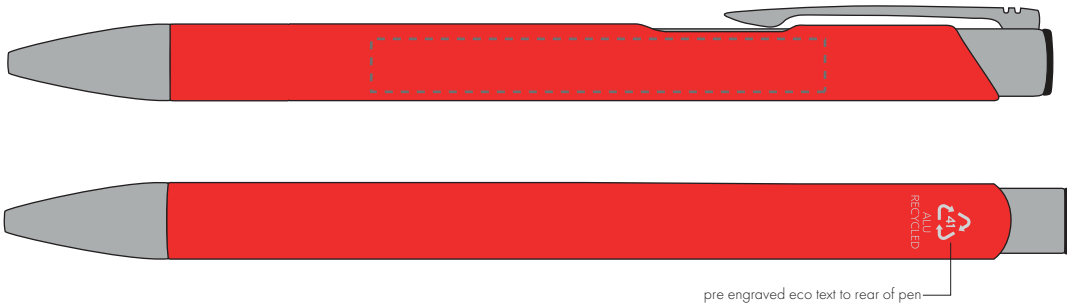

Your Ref:	Quantity:	Product Code: TPC982001
Our Ref:	Version: 1	Product Colour: RED

PRINTING CONCERNS:

We stock this item in the following colours

**PANTONE REFERENCE(S)**
 Full colour printing

ARTWORK SCALE 100%

ARTWORK SCALE 100%
Digital Print Area:
60mm x 7mm

pre engraved eco text to rear of pen

Product Image for visualisation
- colours may vary

The dashed line is to demonstrate print area and will not appear on your printed item